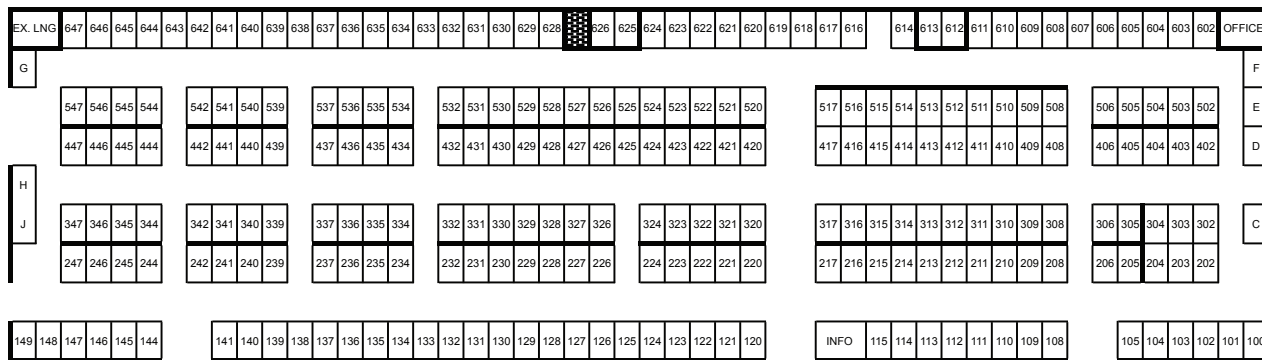

## January 25-27, 2024

Arizona State Fairgrounds (Exhibit Building)

Restrooms

Restrooms

NORTH →

Entrance ↓

Buy Tix Here

**Yellow Bldg.**

**Green Bldg. / Class Bldg.**

**All Classes Located at the Back of Green Building**

Parking Lot

Arizona State Fairgrounds (Youth Building)